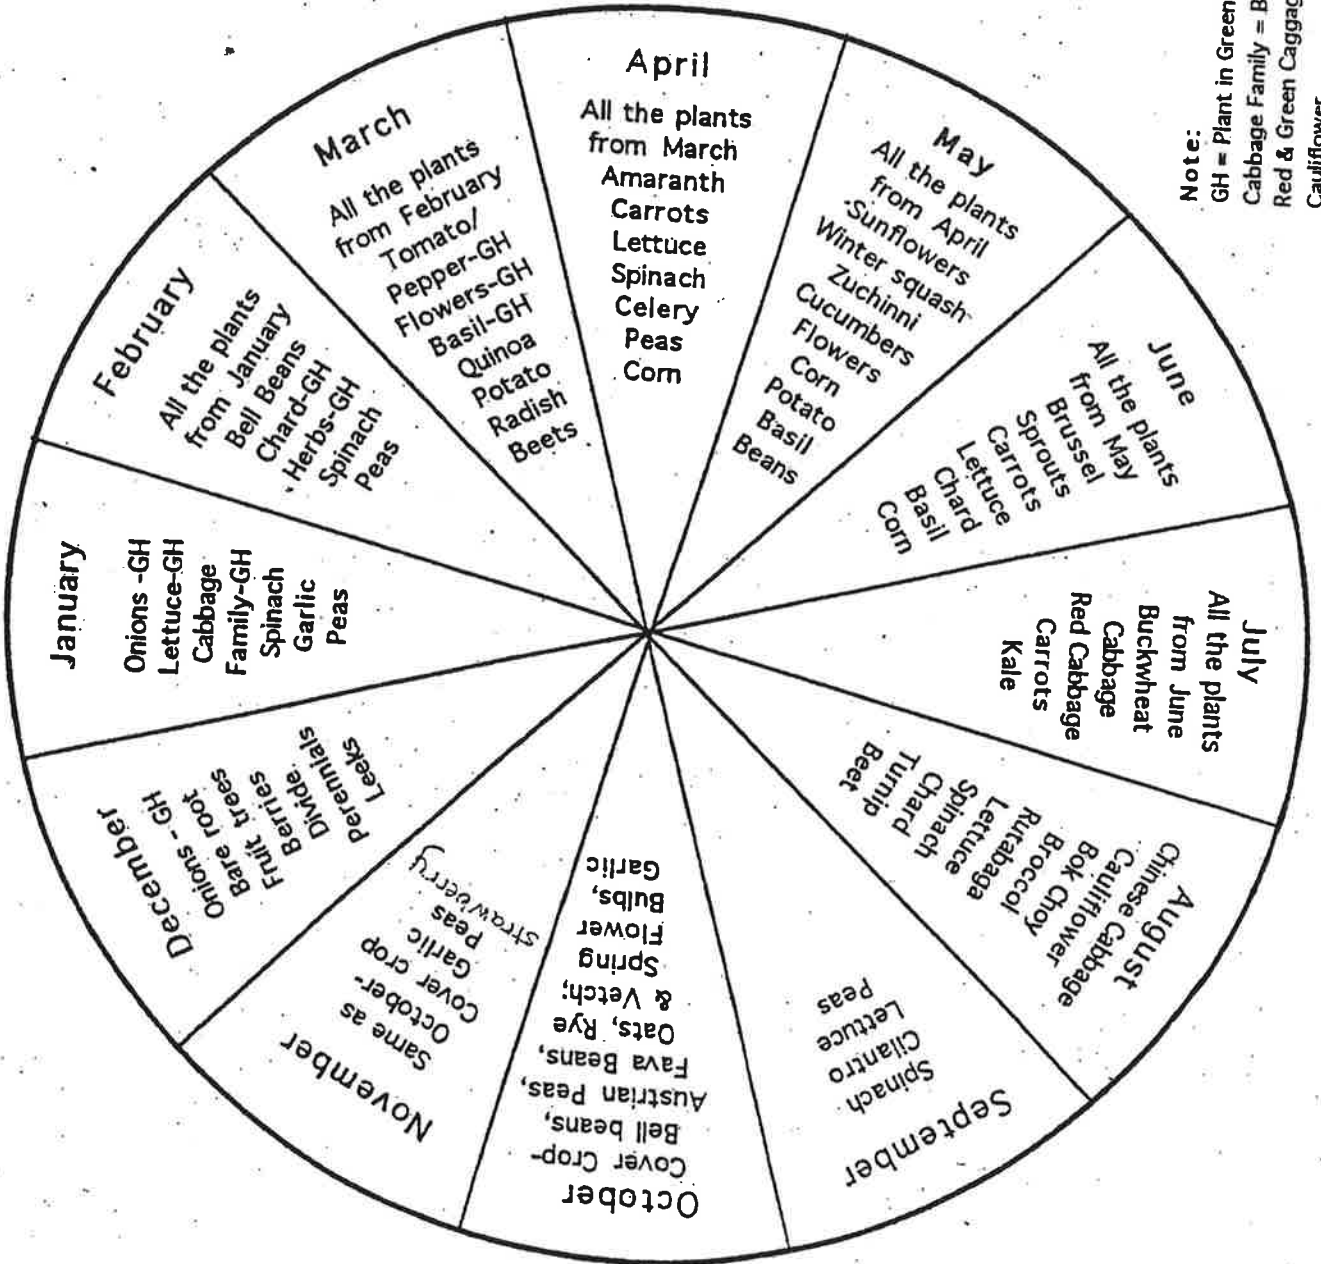

Coastal Humboldt County Garden Planting Guide

**Note:**  
 GH = Plant in Greenhouse  
 Cabbage Family = Broccoli, Red & Green Cabbage, Cauliflower